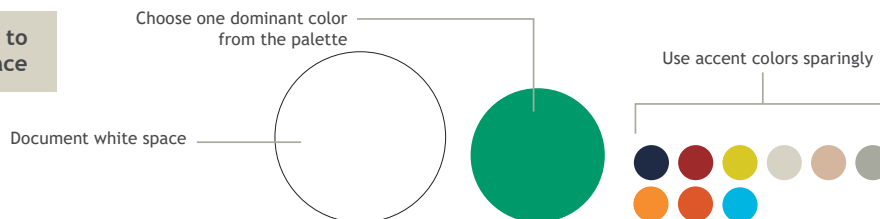

Main Typefaces

Trebuchet

ABCDEFGHIJKLMNOPQRSTUVWXYZ
abcdefghijklmnopqrstuvwxyz
1234567890

Cambria

ABCDEFGHIJKLMNOPQRSTUVWXYZ
abcdefghijklmnopqrstuvwxyz
1234567890